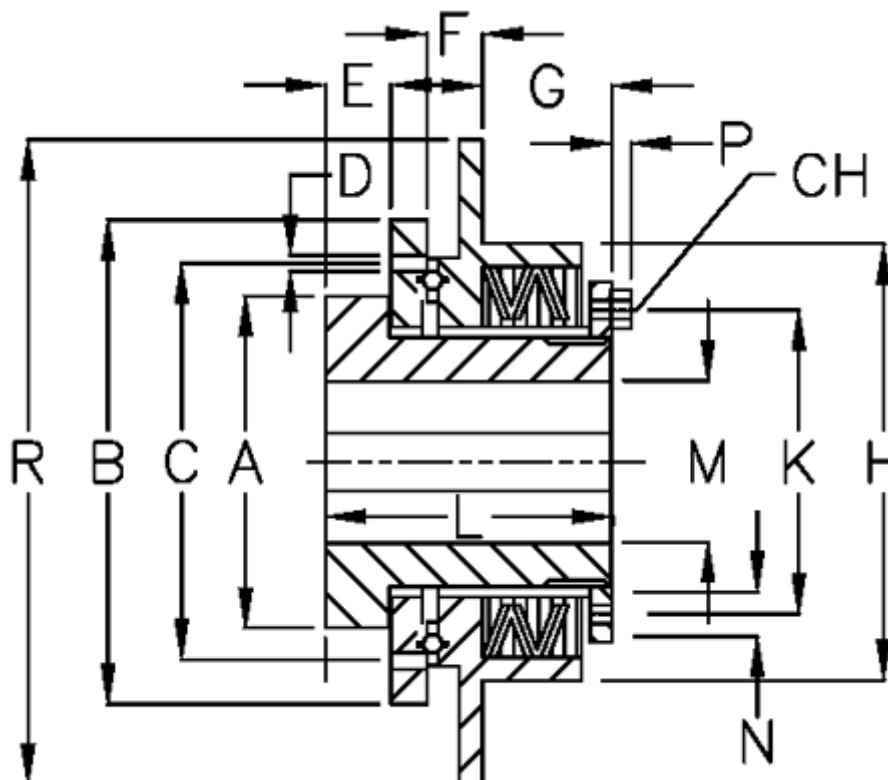

Article number: 46953513

Description: Safeguard mini E 35 L

Measures

A	= 64	F	= 7.0	P	= 4.0
B	= 90	G	= 29.0	R	= 120
C	= 80	H	= 88		
CH	= 10	K	= 70		
D	= 6xM6	L	= 65		
Disc spring mounting	= 3x1L	M max	= 35		
Disc spring version	= L - heavy	M min	= 14		
E	= 17.0	N	= $\varnothing 4$		